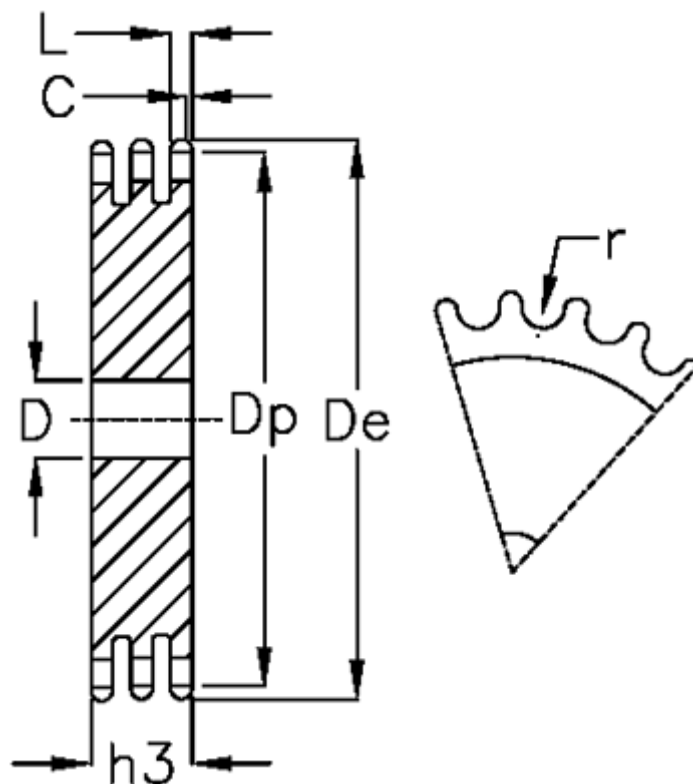

Article number: 616023003055

Description: Plate wheel 06 B-3 Z=55 triplex

Measures

C	= 1
D	= 20
De	= 170.8
Dp	= 166.85
For chain size	= 3/8 x 7/32
For chain type	= 06 B-3
h3	= 25.6
L	= 5.2

Number of teeth	= 55
r	= 6.35